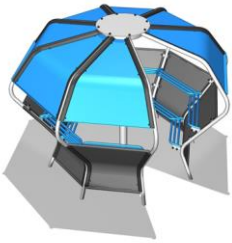

Securing Notts. County Council Supporting Local Communities grant means we can buy a Youth Shelter!

The shelter is for the young people of Mansfield Woodhouse - so it's up to you to take care of it .

- * Bluetooth technology plays music direct from a mobile or tablet.
- * Self-powered LED lighting, via foot pedal power.
- * Steel construction, easy to clean.